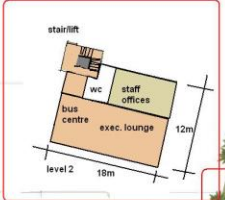

Ring Road

3 storey Apartments above

Apartments 3 storey

Apartments 3 storey

Beach Republic - Koh Samui

- |                        |                                  |                           |
|------------------------|----------------------------------|---------------------------|
| 1. Lamai Beach         | 15. Dining Area                  | 28. Lap Pool              |
| 2. Swimming Pool       | 16. Reception                    | 29. Restaurant over spill |
| 3. Sala                | 17. Bakery                       | 30. Poolside storage      |
| 4. Pool Deck           | 18. Wash Room                    | 31. Housekeeping/ Offices |
| 5. Bar                 | 19. Storage                      | 32. Reception             |
| 6. Restaurant          | 20. Wc                           | 33. Drop Off              |
| 7. Entrance            | 21. Buffet Store                 | 34. Security              |
| 8. Kitchen             | 22. Wine Display                 |                           |
| 9. Spa                 | 23. Swimming Pool                |                           |
| 10. Relaxation Terrace | 24. Childs Pool                  |                           |
| 11. Changing Room      | 25. Pool Bar                     |                           |
| 12. Steam Room         | 26. Grill                        |                           |
| 13. Gym (Lower Ground) | 27. Sundek around existing rocks |                           |
| 14. Ramp to Carp park  |                                  |                           |